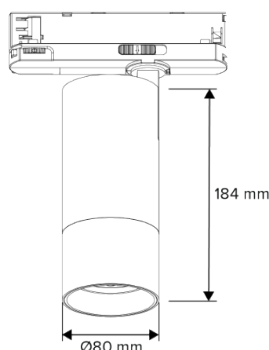

FOCI G2

FOCI35W-B
SAP CODE: 2002540

Timeless elegant and dynamic.

Experience the versatility and precision of FOCI G2, the LED track light that adapts to your lighting needs. With an adjustable beam angle ranging from 24° to 60°, FOCI G2 delivers focused illumination for tasks or a wider beam for ambient lighting. Its sleek, diecast aluminium construction and ultra-slim driver create a modern, architectural statement.

APPLICATIONS

Kitchen / Food Prem, Hallways, Retail Spaces, Function Areas, Cocktail Lounge, Restaurants / Cafes

DIMENSION DIAGRAMS

PHOTOMETRIC DIAGRAM

Unit: cd
 - CO/180,68.0
 - C30/210,68.0

Photometric diagram shown is for 3000 K output.

KEY INFORMATION

Power	24 W 28 W 31 W 35 W
Lumen Output	2473 / 2677 / 2649 lm 2728 / 3031 / 2989 lm 3004 / 3356 / 3244 lm 3219 / 3659 / 3502 lm
Mounting Type	Universal Track
Dimming Type	Non-Dimmable
Body Colour	White (RAL9010)
Body Material	Aluminium
IP Rating	IP20
Operating Ambient Temp.	-20 to 35°C
Connection Type	Universal Track
Driver	Integral
Warranty	5 yrs

ELECTRICAL

Input Voltage	220-240Vac 50/60HZ
Power Factor	> 0.9
Electrical Classification	Class II
Surge Protection	Overload / Short Circuit

OTHERS

Adjustable Angle	0 - 350°
Diffuser Material	Polycarbonate (Clear)
Rebate Scheme Approvals	
Weight	0.7 kg
Dimensions	Ø 80 x 184 mm