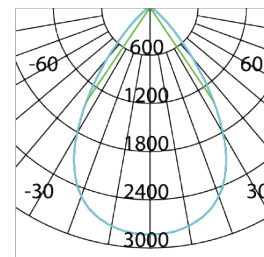

FOCI G2

FOCI35W-B
SAP CODE: 2002540

Timeless elegant and dynamic.

Experience the versatility and precision of FOCI G2, the LED track light that adapts to your lighting needs. With an adjustable beam angle ranging from 24° to 60°, FOCI G2 delivers focused illumination for tasks or a wider beam for ambient lighting. Its sleek, diecast aluminium construction and ultra-slim driver create a modern, architectural statement.

APPLICATIONS

Kitchen / Food Prem, Hallways, Retail Spaces, Function Areas, Cocktail Lounge, Restaurants / Cafes

DIMENSION DIAGRAMS

PHOTOMETRIC DIAGRAM

Unit: cd
 - CO/180,68.0
 - C30/210,68.0

Photometric diagram shown is for 3000 K output.

PHOTOMETRIC

Efficacy	24 W: 103 / 112 / 110 lm/W 28 W: 97 / 108 / 107 lm/W 31 W: 97 / 108 / 105 lm/W 35 W: 92 / 105 / 100 lm/W
CCT	2700 / 3000 / 4000 K
CRI	> 90
SDCM	< 3
UGR	< 22
Beam Angle	24 - 60°
Flicker-Free	Yes
Lifespan	>80,000hrs@Ta25°C(L80)