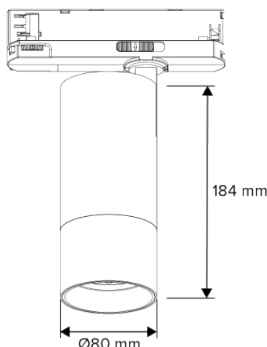

### DIMENSION DIAGRAMS

### PHOTOMETRIC DIAGRAM

Unit: cd  
 — C0/180,68.0  
 — C30/210,68.0

Photometric diagram shown is for 3000 K output.

### OTHERS

Adjustable Angle	0 - 350°
Diffuser Material	Polycarbonate (Clear)
Rebate Scheme Approvals	
Weight	0.7 kg
Dimensions	Ø 80 x 184 mm