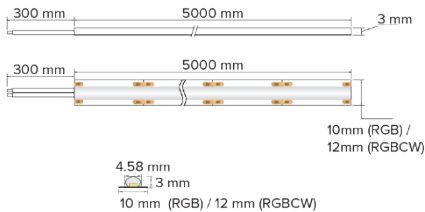

### DIMENSION DIAGRAMS

### KEY INFORMATION

Power	6W/m
Lumen Output	210 lm per metre
Cut Length	25 mm
Mounting Type	Self Adhesive Backing
Dimming Type	Non-Dimmable
Fitting Colour	White
IP Rating	IP40
Operating Ambient Temp.	0 to 40°C
Connection Type	450mm flying tail with 1.2m flex and plug
Driver	Remote
Warranty	5 yrs

### OTHERS

Weight	0.45 kg
Dimensions	5,000 x 10 x 3 mm