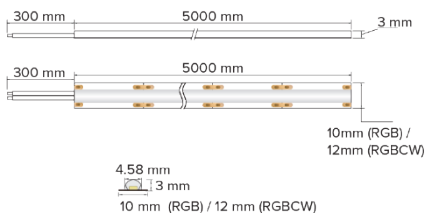

### DIMENSION DIAGRAMS

### KEY INFORMATION

Power	6W/m
Lumen Output	186 lm per metre
Cut Length	50 mm
Mounting Type	Self Adhesive Backing
Dimming Type	Non-Dimmable
Fitting Colour	White
IP Rating	IP40
Operating Ambient Temp.	0 to 40°C
Connection Type	450mm flying tail with 1.2m flex and plug
Driver	Remote
Warranty	5 yrs

### OTHERS

Weight	0.45 kg
Dimensions	5,000 x 12 x 3 mm