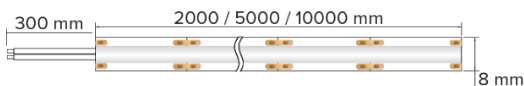

DIMENSION DIAGRAMS

KEY INFORMATION

Power	14W/m
Lumen Output	1470 lm per metre
Cut Length	55 mm
Mounting Type	Self Adhesive Backing
Dimming Type	Non-Dimmable
Fitting Colour	White
IP Rating	IP40
Operating Ambient Temp.	0 to 40°C
Connection Type	450mm flying tail with 1.2m flex and plug
Driver	Remote
Warranty	5 yrs

PHOTOMETRIC

LED	SOB
Efficacy	110 lm/W
CCT	3000 K
CRI	> 90
SDCM	< 3
Beam Angle	140°
Flicker-Free	No
Projected Lifespan	54,000hrs @ Ta 25° (L70)

ELECTRICAL

Input Voltage	220-240Vac 50/60HZ
Driver Output Voltage	Not Applicable
Power Factor	> 0.9
Electrical Classification	Class II
Surge Protection	Overload / Short Circuit

OTHERS

Weight	0.3 kg
Dimensions	2,000 x 8 x 3 mm

Disclaimer

Compatible with all Parallax