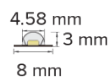

DIMENSION DIAGRAMS

KEY INFORMATION

Power	14W/m
Lumen Output	1470 lm per metre
Cut Length	55 mm
Mounting Type	Self Adhesive Backing
Dimming Type	Non-Dimmable
Fitting Colour	White
IP Rating	IP40
Operating Ambient Temp.	0 to 40°C
Connection Type	450mm flying tail with 1.2m flex and plug
Driver	Remote
Warranty	5 yrs

OTHERS

Weight	0.3 kg
Dimensions	2,000 x 8 x 3 mm

Disclaimer

Compatible with all Parallax