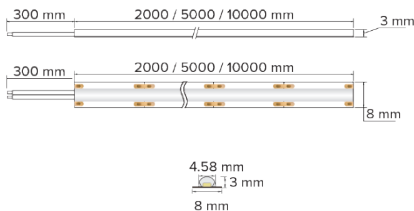

### DIMENSION DIAGRAMS

### KEY INFORMATION

Power	14W/m
Lumen Output	1470 lm per metre
Cut Length	55 mm
Mounting Type	Self Adhesive Backing
Dimming Type	Non-Dimmable
Fitting Colour	White
IP Rating	IP40
Operating Ambient Temp.	0 to 40°C
Connection Type	450mm flying tail with 1.2m flex and plug
Driver	Remote
Warranty	5 yrs

### OTHERS

Weight	0.45 kg
Dimensions	5,000 x 8 x 3 mm