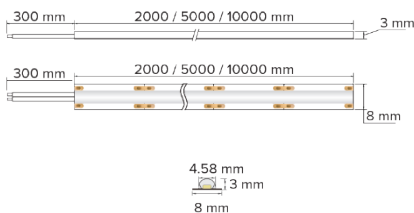

DIMENSION DIAGRAMS

KEY INFORMATION

Power	14W/m
Lumen Output	1470 lm per metre
Cut Length	55 mm
Mounting Type	Self Adhesive Backing
Dimming Type	Non-Dimmable
Fitting Colour	White
IP Rating	IP40
Operating Ambient Temp.	0 to 40°C
Connection Type	450mm flying tail with 1.2m flex and plug
Driver	Remote
Warranty	5 yrs

PHOTOMETRIC

LED	SOB
Efficacy	110 lm/W
CCT	4000 K
CRI	> 90
SDCM	< 3
Beam Angle	140°
Flicker-Free	No
Projected Lifespan	54,000hrs @ Ta 25° (L70)

ELECTRICAL

Input Voltage	220-240Vac 50/60HZ
Driver Output Voltage	Not Applicable
Power Factor	> 0.9
Electrical Classification	Class II
Surge Protection	Overload / Short Circuit

OTHERS

Weight	0.3 kg
Dimensions	2,000 x 8 x 3 mm

Disclaimer

Compatible with all Parallax