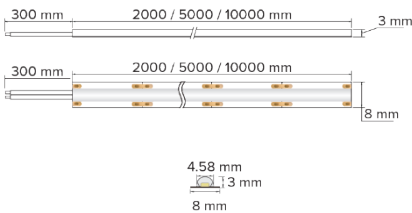

DIMENSION DIAGRAMS

KEY INFORMATION

Power	14W/m
Lumen Output	1470 lm per metre
Cut Length	55 mm
Mounting Type	Self Adhesive Backing
Dimming Type	Non-Dimmable
Fitting Colour	White
IP Rating	IP40
Operating Ambient Temp.	0 to 40°C
Connection Type	450mm flying tail with 1.2m flex and plug
Driver	Remote
Warranty	5 yrs

PHOTOMETRIC

LED	SOB
Efficacy	110 lm/W
CCT	4000 K
CRI	> 90
SDCM	< 3
Beam Angle	140°
Flicker-Free	No
Projected Lifespan	54,000hrs @ Ta 25° (L70)

ELECTRICAL

Input Voltage	220-240Vac 50/60HZ
Driver Output Voltage	Not Applicable
Power Factor	> 0.9
Electrical Classification	Class II
Surge Protection	Overload / Short Circuit

OTHERS

Weight	0.45 kg
Dimensions	5,000 x 8 x 3 mm

Disclaimer

Compatible with all Parallax