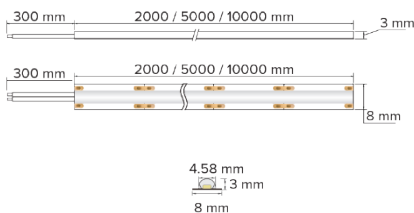

DIMENSION DIAGRAMS

KEY INFORMATION

Power	14W/m
Lumen Output	1470 lm per metre
Cut Length	55 mm
Mounting Type	Self Adhesive Backing
Dimming Type	Non-Dimmable
Fitting Colour	White
IP Rating	IP40
Operating Ambient Temp.	0 to 40°C
Connection Type	450mm flying tail with 1.2m flex and plug
Driver	Remote
Warranty	5 yrs

PHOTOMETRIC

LED	SOB
Efficacy	110 lm/W
CCT	6000 K
CRI	> 90
SDCM	< 3
Beam Angle	140°
Flicker-Free	No
Projected Lifespan	54,000hrs @ Ta 25° (L70)

ELECTRICAL

Input Voltage	220-240Vac 50/60HZ
Driver Output Voltage	Not Applicable
Power Factor	> 0.9
Electrical Classification	Class II
Surge Protection	Overload / Short Circuit

OTHERS

Weight	0.45 kg
Dimensions	5,000 x 8 x 3 mm

Disclaimer

Compatible with all Parallax