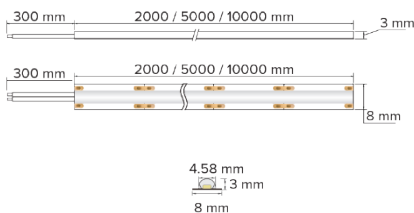

DIMENSION DIAGRAMS

KEY INFORMATION

Power	6W/m
Lumen Output	760 lm per metre
Cut Length	55 mm
Mounting Type	Self Adhesive Backing
Dimming Type	Non-Dimmable
Fitting Colour	White
IP Rating	IP40
Operating Ambient Temp.	0 to 40°C
Connection Type	450mm flying tail with 1.2m flex and plug
Driver	Remote
Warranty	5 yrs

PHOTOMETRIC

LED	SOB
Efficacy	110 lm/W
CCT	3000 K
CRI	> 90
SDCM	< 3
Beam Angle	140°
Flicker-Free	No
Projected Lifespan	54,000hrs @ Ta 25° (L70)

ELECTRICAL

Input Voltage	220-240Vac 50/60HZ
Driver Output Voltage	Not Applicable
Power Factor	> 0.9
Electrical Classification	Class II
Surge Protection	Overload / Short Circuit

OTHERS

Weight	0.75 kg
Dimensions	10,000 x 8 x 3 mm

Disclaimer

Compatible with all Parallax