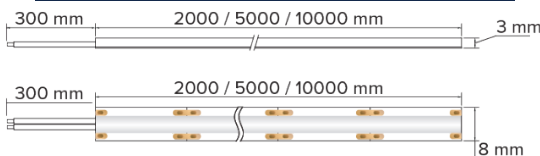

### KEY INFORMATION

Power	6W/m
Lumen Output	760 lm per metre
Cut Length	55 mm
Mounting Type	Self Adhesive Backing
Dimming Type	Non-Dimmable
Fitting Colour	White
IP Rating	IP40
Operating Ambient Temp.	0 to 40°C
Connection Type	450mm flying tail with 1.2m flex and plug
Driver	Remote
Warranty	5 yrs

### OTHERS

Weight	0.3 kg
Dimensions	2,000 x 8 x 3 mm