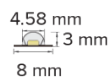

### DIMENSION DIAGRAMS

### KEY INFORMATION

Power	6W/m
Lumen Output	760 lm per metre
Cut Length	55 mm
Mounting Type	Self Adhesive Backing
Dimming Type	Non-Dimmable
Fitting Colour	White
IP Rating	IP40
Operating Ambient Temp.	0 to 40°C
Connection Type	450mm flying tail with 1.2m flex and plug
Driver	Remote
Warranty	5 yrs

### OTHERS

Weight	0.3 kg
Dimensions	2,000 x 8 x 3 mm