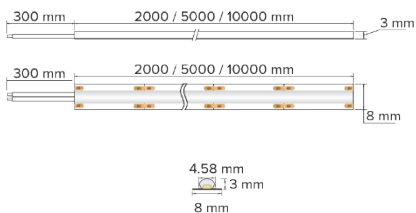

### DIMENSION DIAGRAMS

### KEY INFORMATION

Power	6W/m
Lumen Output	760 lm per metre
Cut Length	55 mm
Mounting Type	Self Adhesive Backing
Dimming Type	Non-Dimmable
Fitting Colour	White
IP Rating	IP40
Operating Ambient Temp.	0 to 40°C
Connection Type	450mm flying tail with 1.2m flex and plug
Driver	Remote
Warranty	5 yrs

### OTHERS

Weight	0.45 kg
Dimensions	5,000 x 8 x 3 mm