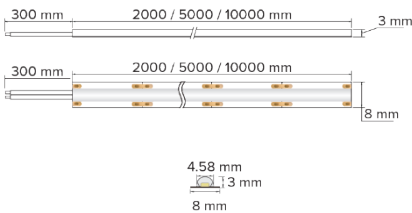

DIMENSION DIAGRAMS

KEY INFORMATION

Power	6W/m
Lumen Output	760 lm per metre
Cut Length	55 mm
Mounting Type	Self Adhesive Backing
Dimming Type	Non-Dimmable
Fitting Colour	White
IP Rating	IP40
Operating Ambient Temp.	0 to 40°C
Connection Type	450mm flying tail with 1.2m flex and plug
Driver	Remote
Warranty	5 yrs

PHOTOMETRIC

LED	SOB
Efficacy	110 lm/W
CCT	4000 K
CRI	> 90
SDCM	< 3
Beam Angle	140°
Flicker-Free	No
Projected Lifespan	54,000hrs @ Ta 25° (L70)

ELECTRICAL

Input Voltage	220-240Vac 50/60HZ
Driver Output Voltage	Not Applicable
Power Factor	> 0.9
Electrical Classification	Class II
Surge Protection	Overload / Short Circuit

OTHERS

Weight	0.75 kg
Dimensions	10,000 x 8 x 3 mm

Disclaimer

Compatible with all Parallax