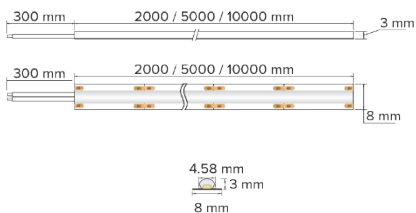

DIMENSION DIAGRAMS

KEY INFORMATION

Power	6W/m
Lumen Output	760 lm per metre
Cut Length	55 mm
Mounting Type	Self Adhesive Backing
Dimming Type	Non-Dimmable
Fitting Colour	White
IP Rating	IP40
Operating Ambient Temp.	0 to 40°C
Connection Type	450mm flying tail with 1.2m flex and plug
Driver	Remote
Warranty	5 yrs

PHOTOMETRIC

LED	SOB
Efficacy	110 lm/W
CCT	4000 K
CRI	> 90
SDCM	< 3
Beam Angle	140°
Flicker-Free	No
Projected Lifespan	54,000hrs @ Ta 25° (L70)

ELECTRICAL

Input Voltage	220-240Vac 50/60HZ
Driver Output Voltage	Not Applicable
Power Factor	> 0.9
Electrical Classification	Class II
Surge Protection	Overload / Short Circuit

OTHERS

Weight	0.3 kg
Dimensions	2,000 x 8 x 3 mm

Disclaimer

Compatible with all Parallax