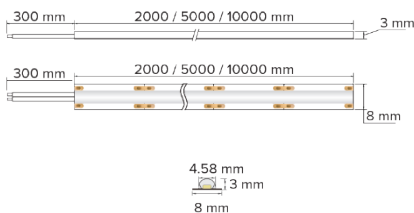

### DIMENSION DIAGRAMS

### KEY INFORMATION

Power	6W/m
Lumen Output	760 lm per metre
Cut Length	55 mm
Mounting Type	Self Adhesive Backing
Dimming Type	Non-Dimmable
Fitting Colour	White
IP Rating	IP40
Operating Ambient Temp.	0 to 40°C
Connection Type	450mm flying tail with 1.2m flex and plug
Driver	Remote
Warranty	5 yrs

### OTHERS

Weight	0.45 kg
Dimensions	5,000 x 8 x 3 mm