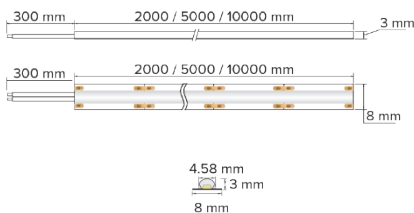

### DIMENSION DIAGRAMS

### KEY INFORMATION

Power	6W/m
Lumen Output	760 lm per metre
Cut Length	55 mm
Mounting Type	Self Adhesive Backing
Dimming Type	Non-Dimmable
Fitting Colour	White
IP Rating	IP40
Operating Ambient Temp.	0 to 40°C
Connection Type	450mm flying tail with 1.2m flex and plug
Driver	Remote
Warranty	5 yrs

### OTHERS

Weight	0.75 kg
Dimensions	10,000 x 8 x 3 mm