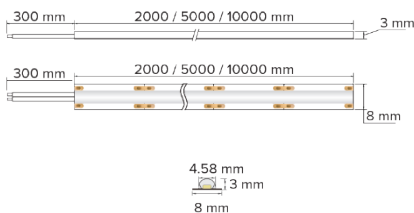

### DIMENSION DIAGRAMS

### KEY INFORMATION

Power	6W/m
Lumen Output	760 lm per metre
Cut Length	55 mm
Mounting Type	Self Adhesive Backing
Dimming Type	Non-Dimmable
Fitting Colour	White
IP Rating	IP40
Operating Ambient Temp.	0 to 40°C
Connection Type	450mm flying tail with 1.2m flex and plug
Driver	Remote
Warranty	5 yrs

### OTHERS

Weight	0.3 kg
Dimensions	2,000 x 8 x 3 mm