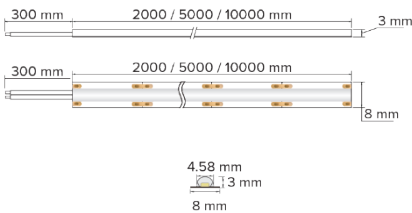

DIMENSION DIAGRAMS

KEY INFORMATION

Power	6W/m
Lumen Output	760 lm per metre
Cut Length	55 mm
Mounting Type	Self Adhesive Backing
Dimming Type	Non-Dimmable
Fitting Colour	White
IP Rating	IP40
Operating Ambient Temp.	0 to 40°C
Connection Type	450mm flying tail with 1.2m flex and plug
Driver	Remote
Warranty	5 yrs

PHOTOMETRIC

LED	SOB
Efficacy	110 lm/W
CCT	6000 K
CRI	> 90
SDCM	< 3
Beam Angle	140°
Flicker-Free	No
Projected Lifespan	54,000hrs @ Ta 25° (L70)

ELECTRICAL

Input Voltage	220-240Vac 50/60HZ
Driver Output Voltage	Not Applicable
Power Factor	> 0.9
Electrical Classification	Class II
Surge Protection	Overload / Short Circuit

OTHERS

Weight	0.45 kg
Dimensions	5,000 x 8 x 3 mm

Disclaimer

Compatible with all Parallax