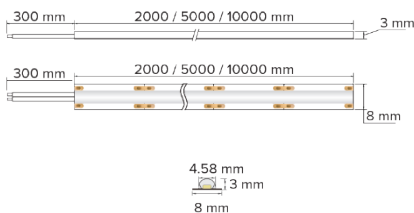

DIMENSION DIAGRAMS

KEY INFORMATION

Power	9W/m
Lumen Output	1020 lm per metre
Cut Length	55 mm
Mounting Type	Self Adhesive Backing
Dimming Type	Non-Dimmable
Fitting Colour	White
IP Rating	IP40
Operating Ambient Temp.	0 to 40°C
Connection Type	450mm flying tail with 1.2m flex and plug
Driver	Remote
Warranty	5 yrs

PHOTOMETRIC

LED	SOB
Efficacy	110 lm/W
CCT	3000 K
CRI	> 90
SDCM	< 3
Beam Angle	140°
Flicker-Free	No
Projected Lifespan	54,000hrs @ Ta 25° (L70)

ELECTRICAL

Input Voltage	220-240Vac 50/60HZ
Driver Output Voltage	Not Applicable
Power Factor	> 0.9
Electrical Classification	Class II
Surge Protection	Overload / Short Circuit

OTHERS

Weight	0.75 kg
Dimensions	10,000 x 8 x 3 mm

Disclaimer

Compatible with all Parallax