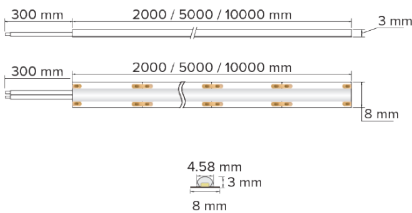

DIMENSION DIAGRAMS

KEY INFORMATION

Power	9W/m
Lumen Output	1020 lm per metre
Cut Length	55 mm
Mounting Type	Self Adhesive Backing
Dimming Type	Non-Dimmable
Fitting Colour	White
IP Rating	IP40
Operating Ambient Temp.	0 to 40°C
Connection Type	450mm flying tail with 1.2m flex and plug
Driver	Remote
Warranty	5 yrs

PHOTOMETRIC

LED	SOB
Efficacy	110 lm/W
CCT	3000 K
CRI	> 90
SDCM	< 3
Beam Angle	140°
Flicker-Free	No
Projected Lifespan	54,000hrs @ Ta 25° (L70)

ELECTRICAL

Input Voltage	220-240Vac 50/60HZ
Driver Output Voltage	Not Applicable
Power Factor	> 0.9
Electrical Classification	Class II
Surge Protection	Overload / Short Circuit

OTHERS

Weight	0.45 kg
Dimensions	5,000 x 8 x 3 mm

Disclaimer

Compatible with all Parallax