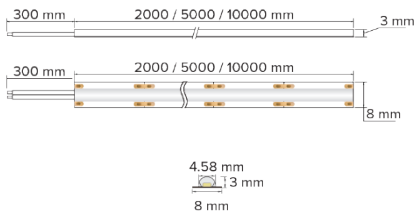

DIMENSION DIAGRAMS

KEY INFORMATION

Power	9W/m
Lumen Output	1020 lm per metre
Cut Length	55 mm
Mounting Type	Self Adhesive Backing
Dimming Type	Non-Dimmable
Fitting Colour	White
IP Rating	IP40
Operating Ambient Temp.	0 to 40°C
Connection Type	450mm flying tail with 1.2m flex and plug
Driver	Remote
Warranty	5 yrs

PHOTOMETRIC

LED	SOB
Efficacy	110 lm/W
CCT	4000 K
CRI	> 90
SDCM	< 3
Beam Angle	140°
Flicker-Free	No
Projected Lifespan	54,000hrs @ Ta 25° (L70)

ELECTRICAL

Input Voltage	220-240Vac 50/60HZ
Driver Output Voltage	Not Applicable
Power Factor	> 0.9
Electrical Classification	Class II
Surge Protection	Overload / Short Circuit

OTHERS

Weight	0.75 kg
Dimensions	10,000 x 8 x 3 mm

Disclaimer

Compatible with all Parallax