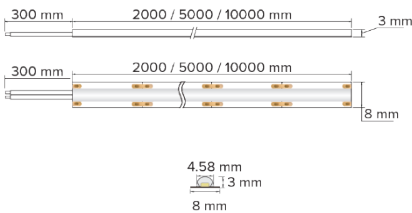

DIMENSION DIAGRAMS

KEY INFORMATION

Power	9W/m
Lumen Output	1020 lm per metre
Cut Length	55 mm
Mounting Type	Self Adhesive Backing
Dimming Type	Non-Dimmable
Fitting Colour	White
IP Rating	IP40
Operating Ambient Temp.	0 to 40°C
Connection Type	450mm flying tail with 1.2m flex and plug
Driver	Remote
Warranty	5 yrs

PHOTOMETRIC

LED	SOB
Efficacy	110 lm/W
CCT	4000 K
CRI	> 90
SDCM	< 3
Beam Angle	140°
Flicker-Free	No
Projected Lifespan	54,000hrs @ Ta 25° (L70)

ELECTRICAL

Input Voltage	220-240Vac 50/60HZ
Driver Output Voltage	Not Applicable
Power Factor	> 0.9
Electrical Classification	Class II
Surge Protection	Overload / Short Circuit

OTHERS

Weight	0.3 kg
Dimensions	2,000 x 8 x 3 mm

Disclaimer

Compatible with all Parallax