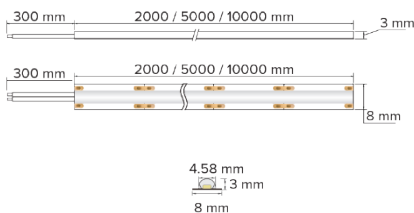

DIMENSION DIAGRAMS

KEY INFORMATION

Power	9W/m
Lumen Output	1020 lm per metre
Cut Length	55 mm
Mounting Type	Self Adhesive Backing
Dimming Type	Non-Dimmable
Fitting Colour	White
IP Rating	IP40
Operating Ambient Temp.	0 to 40°C
Connection Type	450mm flying tail with 1.2m flex and plug
Driver	Remote
Warranty	5 yrs

PHOTOMETRIC

LED	SOB
Efficacy	110 lm/W
CCT	4000 K
CRI	> 90
SDCM	< 3
Beam Angle	140°
Flicker-Free	No
Projected Lifespan	54,000hrs @ Ta 25° (L70)

ELECTRICAL

Input Voltage	220-240Vac 50/60HZ
Driver Output Voltage	Not Applicable
Power Factor	> 0.9
Electrical Classification	Class II
Surge Protection	Overload / Short Circuit

OTHERS

Weight	0.45 kg
Dimensions	5,000 x 8 x 3 mm

Disclaimer

Compatible with all Parallax