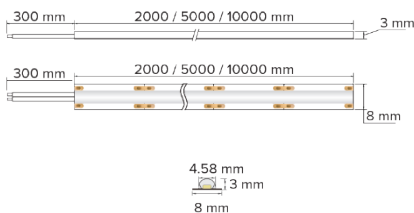

### DIMENSION DIAGRAMS

### KEY INFORMATION

Power	9W/m
Lumen Output	1020 lm per metre
Cut Length	55 mm
Mounting Type	Self Adhesive Backing
Dimming Type	Non-Dimmable
Fitting Colour	White
IP Rating	IP40
Operating Ambient Temp.	0 to 40°C
Connection Type	450mm flying tail with 1.2m flex and plug
Driver	Remote
Warranty	5 yrs

### OTHERS

Weight	0.75 kg
Dimensions	10,000 x 8 x 3 mm