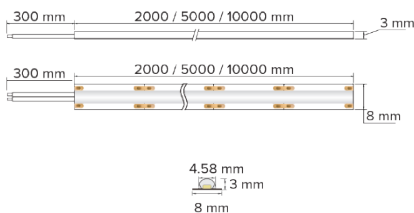

### DIMENSION DIAGRAMS

### KEY INFORMATION

Power	9W/m
Lumen Output	1020 lm per metre
Cut Length	55 mm
Mounting Type	Self Adhesive Backing
Dimming Type	Non-Dimmable
Fitting Colour	White
IP Rating	IP40
Operating Ambient Temp.	0 to 40°C
Connection Type	450mm flying tail with 1.2m flex and plug
Driver	Remote
Warranty	5 yrs

### OTHERS

Weight	0.45 kg
Dimensions	5,000 x 8 x 3 mm