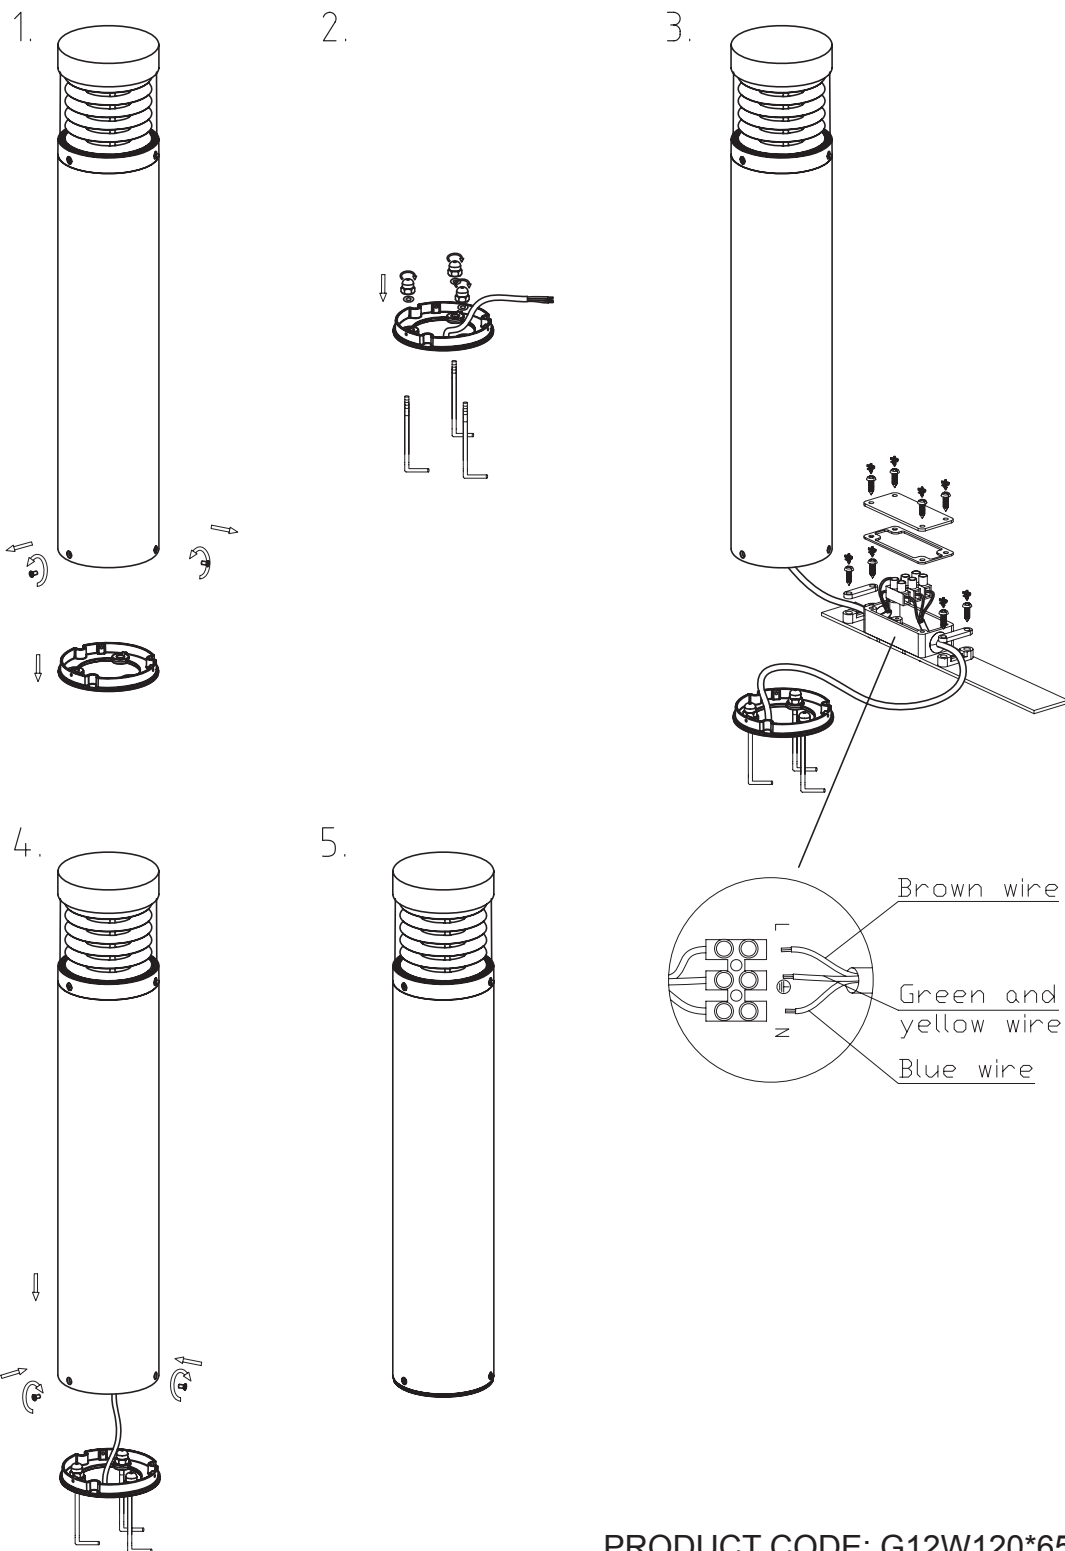

HANECO LIGHTING LED INSTALLATION GUIDE

LED YOUR FUTURE

PRODUCT CODE: G12W120*650R3K52DC-BK