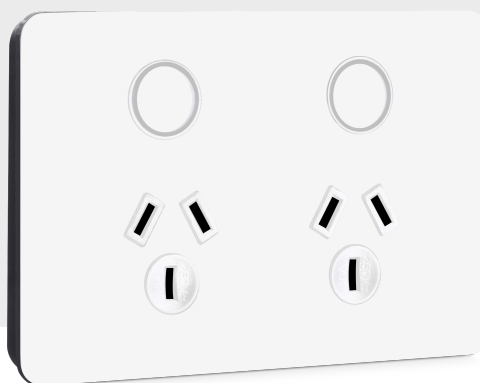

HESPERUS™ Series

Powerpoint

H2PPHB

Double horizontal smart powerpoint with individual outlet control

FEATURES

- Slim (10mm plate depth), contemporary, glass-look design with choice of 15 luxury colours
- Soft press push button operation with LED status indication
- UV stabilised to avoid discolouring
- Reliable Bluetooth® mesh network connectivity
- Short press for ON/OFF control
- Child lock enable/disable via local switch button or app
- Individual control and energy monitoring for each outlet
- Over-current, over-voltage, over-temperature protection
- Auto-recovery if fault is removed (settings retained)
- Groups, scenes, timers and scheduling functionalities
- Fits standard first fix mounting accessories (e.g. C-clips, nail brackets, wall boxes)
- Flush mounting centres (not recessed) for quick installation
- Backed off terminal screws and deep guided cable terminals allow for fast fitment of cables
- Multiple mounting facilities at both 84mm and 100mm, along with corner fixing points
- Insulated screw caps hinged to the grid plate to provide IP2X rating on mounting screws
- Colour coded terminals for ease of identification
- iOS and Android app setup and control
- 3 year warranty

SPECIFICATIONS

Power Supply	220-240V a.c. 50Hz
Operating Ambient Temperature	-20 to 40°C
IP Rating	IP20
Current Rating	10A
Energy Monitor	0.01A to 10A
Plate Depth	10mm
Terminal Size	16mm ² (accommodates 4x2.5mm ² cables)
Terminal Screw Type	Combination Flat/Philips head
Mounting Points	84mm / 100mm and Corners
Mounting Screw Type	Combination Flat/Philips head
Frame Colour (Finish)	White / Black (Matte)
Plate Colour (Finish)	15 colours (Transparent)
Housing Material	Acrylic / Polycarbonate (PC)
LED Indicators	Blue (ON) / Green (Child Lock)
Standards Complied	CoS SAA 183650, AS/NZS 60669.2.1, AS/NZS 60669.1, AS/NZS CISPR 15, AS/NZS 4268