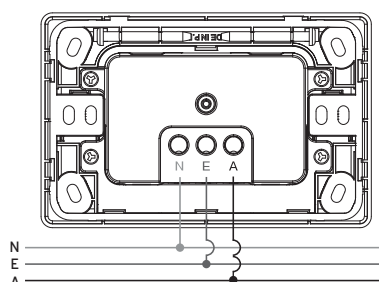

HESPERUS™ Series

Powerpoint

H2PPHB

Double horizontal smart powerpoint with individual outlet control

FEATURES

- Slim (10mm plate depth), contemporary, glass-look design with choice of 15 luxury colours
- Soft press push button operation with LED status indication
- UV stabilised to avoid discolouring
- Reliable Bluetooth® mesh network connectivity
- Short press for ON/OFF control
- Child lock enable/disable via local switch button or app
- Individual control and energy monitoring for each outlet
- Over-current, over-voltage, over-temperature protection
- Auto-recovery if fault is removed (settings retained)
- Groups, scenes, timers and scheduling functionalities
- Fits standard first fix mounting accessories (e.g. C-clips, nail brackets, wall boxes)
- Flush mounting centres (not recessed) for quick installation
- Backed off terminal screws and deep guided cable terminals allow for fast fitment of cables
- Multiple mounting facilities at both 84mm and 100mm, along with corner fixing points
- Insulated screw caps hinged to the grid plate to provide IP2X rating on mounting screws
- Colour coded terminals for ease of identification
- iOS and Android app setup and control
- 3 year warranty

SPECIFICATIONS

Power Supply	220-240V a.c. 50Hz
Operating Ambient Temperature	-20 to 40°C
IP Rating	IP20
Current Rating	10A
Energy Monitor	0.01A to 10A
Plate Depth	10mm
Terminal Size	16mm ² (accommodates 4x2.5mm ² cables)
Terminal Screw Type	Combination Flat/Philips head
Mounting Points	84mm / 100mm and Corners
Mounting Screw Type	Combination Flat/Philips head
Frame Colour (Finish)	White / Black (Matte)
Plate Colour (Finish)	15 colours (Transparent)
Housing Material	Acrylic / Polycarbonate (PC)
LED Indicators	Blue (ON) / Green (Child Lock)
Standards Complied	CoS SAA 183650, AS/NZS 60669.2.1, AS/NZS 60669.1, AS/NZS CISPR 15, AS/NZS 4268

COLOURS

CONNECTION

DIMENSIONS