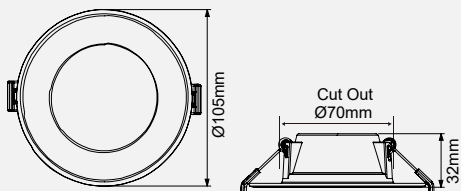

## HABITAT-FL-MINI

SAP CODE: 2002162

Remote Driver Dimensions: 90x45x25mm

7W dimmable, switchable  
colour temperature,  
flush diffuser

White trimmed LED downlight  
with flush opal diffuser.

Photometric  
Diagram

### KEY INFORMATION

Watts	7W
Lumen Output	700 / 750 / 750lm
Hole Cutout Size	Ø70mm
Install	Recessed
Dimming Options	Phase-Cut Dimmable
Fitting Colour	White
Warranty	5yr
IP Rating	IP54
IC Rating	IC-4 (ta 25°C)
Rebate Scheme Approval	IPART LCP 7.7 VEU LCP 7.68