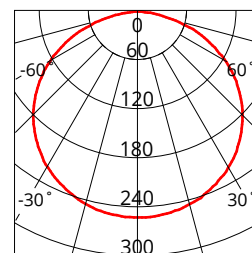

Unit: cd  
C0/180 113.2deg  
C90/270 113.6deg

### KEY INFORMATION

Watts	7W
Lumen Output	700 / 750 / 750lm
Hole Cutout Size	Ø70mm
Install	Recessed
Dimming Options	Phase-Cut Dimmable
Fitting Colour	White
Warranty	5yr
IP Rating	IP54
IC Rating	IC-4 (ta 25°C)
Rebate Scheme Approval	IPART LCP 7.7 VEU LCP 7.68

### PHOTOMETRIC

Efficacy	100 / 110 / 110lm/W
LED	SMD
CCT	3000 / 4200 / 5700K
CRI	>80
Beam Angle	110°