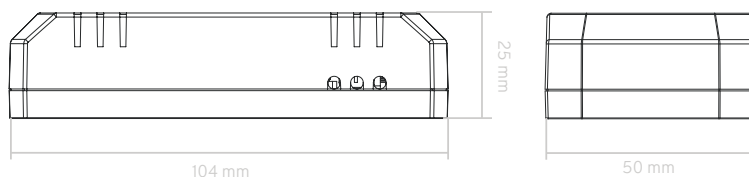

DIMENSIONS

COMPATIBILITY

KASTA AC Ceiling Fan Controller is suitable for use with most AC Ceiling Fans including the following ceiling fan brands and series (but not limited to):

- **Brilliant®:** Tempo Series 4-blade fan Model: #100012
  Tempest Series 4-blade fan Model: #99983/05
- **Clipsal®:** Caloundra Series 4-blade fans Models: #C4HS1300L-WE & #C4HS1300-WE
  Airflow Series 3-blade & 4-blade fans Models: #3HS1200AL-WH & #4HS1200AL-WH
- **Lucci®:** Futura Series 4-blade fan Model: #210860
  AirFusion Sensation Series 4-blade fan Model: #211000
- **Martec®:** Lifestyle Series 4-blade fan Model: #DLS1343W
- **Mercator®:** Caprice Series 4-blade fan Model: #FC250128WH
- **Ventair®:** Royale II Series 4-blade fan Model: #ROY1304WH(DK88)
  Harmony Series 4-blade fan Model: #HAR1204WH