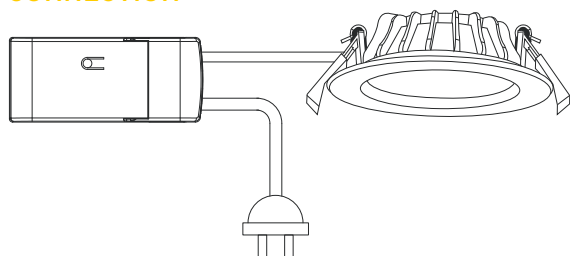

RGBTW Downlight

KB12RGBTWD1-WH

Smart 5 channel colour RGB downlight (16M RGB, Warm White & Cool White)

FEATURES

- Smart tuneable white/RGB dimmable downlight
- Reliable Bluetooth® mesh network connectivity to all KASTA devices
- 8-way multiway control
- ON/OFF/DIM* and button press functionalities from local button (driver) or KASTA remote switch devices
- Supports core KASTA functionality - control devices, groups, scenes, timers and scheduling
- Ø90mm hole cutout
- Average lifetime >50,000 hours
- iOS and Android app setup and control
- 3 year warranty

**KASTA RGB devices must not be connected to any Phase-Cut (Leading/Trailing Edge & Universal) dimmers.*

SPECIFICATIONS

Power Supply	220-240V a.c. 50/60Hz
Operating Ambient Temperature	-20 to 40°C
IP Rating	IP54 (front face)
Connection Type	1.2m Flex & Plug
Input Power	WW/CW: 12W; RGB: 5W
CCT	2700K - 6500K (for White)
CRI	>80
PF	≥0.90
Lumen Output	Warm White: 750-800lm Cool White: 800-850lm
Beam Angle	110°
Trim Colour	White
Optics	Polycarbonate Diffuser
Electrical	Class 2
Dimming Range	2-100%
Hole Cutout Size	Ø90mm
IC Rating	IC-4
Average Lifetime	>50,000 hours
Housing Material	Aluminium / Polycarbonate (PC)
Standards Complied	AS/NZS 60598.2.2, AS/NZS 60695.11.5

CONNECTION

DIMENSIONS