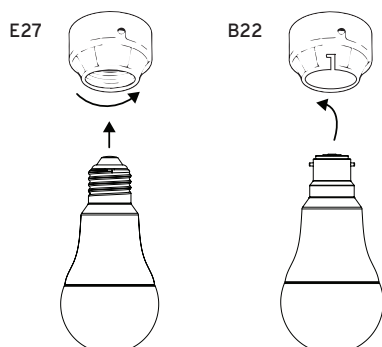

RGBTW Globes

KB8RGBTWGE27
KB8RGBTWGB22

Smart 5 channel colour RGB globes (16M RGB, Warm White & Cool White)

FEATURES

- Tuneable White/RGB LED globes
- Reliable Bluetooth® mesh network connectivity to all KASTA devices
- 8-way multiway control
- ON/OFF/DIM* functionalities via KASTA remote switch devices or KASTA app
- Supports core KASTA functionality - control devices, groups, scenes, timers and scheduling
- Average lifetime >15,000 hours
- iOS and Android app setup and control
- 2 year warranty

**KASTA RGB devices must not be connected to any Phase-Cut (Leading/Trailing Edge & Universal) dimmers.*

CONNECTION

SPECIFICATIONS

Power Supply	220-240V a.c.
Operating Ambient Temperature	-20 to 40°C
IP Rating	IP20
Input Current	35mA
Input Power	8W
CCT	2700K - 6500K (for White)
CRI	≥80
PF	0.5
Lumen Output	Warm White: 560-780lm Cool White: 640-850lm
Dimming Range	2-100%
Beam Angle	180°
Average Lifetime	>15,000 hours
Standards Complied	AS/NZS 62560, AS/NZS CISPR15, AS/NZS 4268

DIMENSIONS