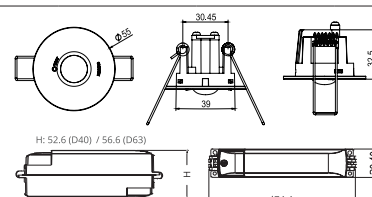

	LUME1WD40	LUME1WD40-BK	LUME3WD63	LUME3WD63-BK	LUME1WD40-REMOT	LUM-D40-RE-BK	LUME3WD63-REMOT	LUM-D63-RE-BK
SAP Code	2002009	2002176	2001853	2001872	2002088	2002088	2002089	2002178
Power Consumption	0.5W	0.5W	0.5W	0.5W	1W	1W	2.5W	2.5W
Max. Power when charging	1.5W	1.5W	4.0W	4.0W	2.5W	2.5W	4.5W	4.5W
IC	IC-4	IC-4	IC-4	IC-4	IC-4	IC-4	IC-4	IC-4
Battery	LiFePO4 3.2V 3.3Ah	LiFePO4 3.2V 3.3Ah	LiFePO4 3.2V 3.3Ah	LiFePO4 3.2V 3.3Ah	LiFePO4 3.2V 1.5Ah	LiFePO4 3.2V 1.5Ah	LiFePO4 3.2V 3.6Ah	LiFePO4 3.2V 3.6Ah
Charge Time	16 hours	16 hours	16 hours	16 hours	16 hours	16 hours	16 hours	16 hours
Discharge Duration	>2 hours	>2 hours	>2 hours	>2 hours	3 hours	3 hours	3 hours	3 hours
Emergency Classification	C0/D40,C90/D40	C0/D40,C90/D40	C0/D63,C90/D63	C0/D63,C90/D63	D40	D40	D63	D63
IP Rating	IP40	IP40	IP40	IP40	IP20	IP20	IP20	IP20
Test Facility	Manual Test	Manual Test	Manual Test	Manual Test	Manual Test	Manual Test	Manual Test	Manual Test
Operation	Non Maintained	Non Maintained	Non Maintained	Non Maintained	Non Maintained	Non Maintained	Non Maintained	Non Maintained
Lumen Output	300lm	300lm	340lm	340lm	100lm	100lm	300lm	300lm
CCT		5700K	5700K	5700K	5700K	5700K	5700K	5700K
CRI		>80	>80	>80	>80	>80	>80	>80
Beam Angle		150°	150°	150°	152°	152°	152°	152°
Available Colours	White	Black	White	Black	White	Black	White	Black
Installation	Recessed				Recessed			
Hole Cut Size	Ø 92mm / Ø 110mm				Ø 43mm / Ø 92mm / Ø 110mm			
Warranty	4 Years				4 Years			
Supply Voltage	220 - 240VAC				220 - 240VAC			
Supply Frequency	50-60Hz				50-60Hz			
Cable	1.5m Flex and Cable				1.5m Flex and Cable			
Body	Polycarbonate				Polycarbonate			
Diffuser	Polycarbonate (Clear)				Polycarbonate (Clear)			
Driver	Integral				Remote			
Weight	0.3Kg				0.3Kg			
Ambient Temperature	0 to 40°C				0 to 40°C			

## Technical Drawings

140mm Adaptor (included)