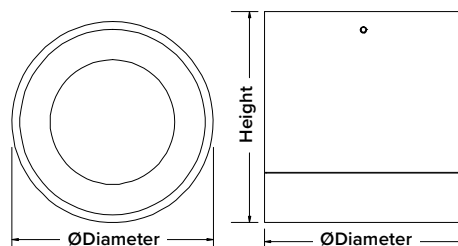

### DIMENSIONS

Product Code:	M13W90R-*-TRI	M20W130R-*-TRI	M35W160R-*-K
<b>Diameter:</b>	Ø90mm	Ø130mm	Ø160mm
<b>Height:</b>	116mm	135mm	168mm

FIND OUT MORE: