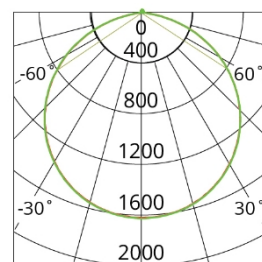

PHOTOMETRIC DIAGRAM

Unit: cd

- C0/180 112.2deg

- C90/270 112.2deg

KEY INFORMATION

Power	27 W 40 W
Lumen Output	2800 / 3150 / 3000 lm 4200 / 4700 / 4550 lm
Cutout Size	Ø 235 mm
Mounting Type	Recessed
Dimming Type	Phase-Cut Dimmable (Trailing Edge, 10-100%)
Body Colour	White
IP Rating	IP63
IC Rating	Do Not Cover
Operating Ambient Temp.	-20 to 45°C
Connection Type	0.9m Flex & Plug
Driver	Remote
Warranty	5 yrs