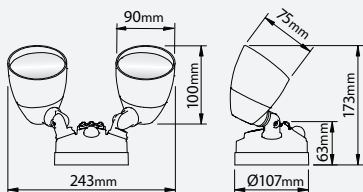

# PANORAMA

PANORAMA20WS-W

SAP CODE: 2001968

Photometric Diagram

Unit: cd  
C0/180 70.6deg  
C90/270 67.7deg

20W white finish double lamp LED security light with sensor

PANORAMA is series of modern look PC LED security lights with adjustable lamp and PIR sensor

## KEY INFORMATION

Lumen Output	1570 / 1910 / 1750lm
Input Power	20W
Hole Cutout Size	N/A
Install	SURFACE MOUNT
Dimming Options	Non-Dimmable
Fitting Colour	WHITE
Warranty	5yr
IP Rating	IP65
IK Rating	N/A
IC Rating	N/A
Rebate Scheme Approvals	IPART LCP 19.80

## PHOTOMETRIC

Efficacy	78 / 88 / 95lm/W
LED	SMD
CCT	3000 / 4000 / 5000K
CRI	>80
Beam Angle	70°

## CONSTRUCTION

Housing	Polycarbonate
Optics	Polycarbonate Diffuser
Adjustable Angle	0-360°
Fixings/Hardware	Mounting Plate
Connection Type	Terminal Block
Total Weight	0.49kg
Dimensions	243 x 107 x 173mm
Operating Ambient Temp.	-20 to 45°C
Electrical Classification	Class 2