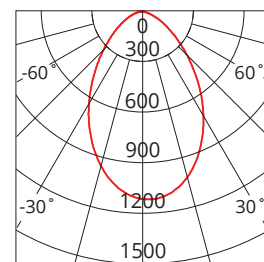

# PANORAMA

PANORAMA20WS-W

SAP CODE: 2001968

Photometric Diagram

Unit: cd  
C0/180 70.6deg  
C90/270 67.7deg

20W white finish double lamp LED security light with sensor

PANORAMA is series of modern look PC LED security lights with adjustable lamp and PIR sensor

## KEY INFORMATION

Lumen Output	1570 / 1910 / 1750lm
Input Power	20W
Hole Cutout Size	N/A
Install	SURFACE MOUNT
Dimming Options	Non-Dimmable
Fitting Colour	WHITE
Warranty	5yr
IP Rating	IP65
IK Rating	N/A
IC Rating	N/A
Rebate Scheme Approvals	IPART LCP 19.80

## PHOTOMETRIC

Efficacy	78 / 88 / 95lm/W
LED	SMD
CCT	3000 / 4000 / 5000K
CRI	>80
Beam Angle	70°