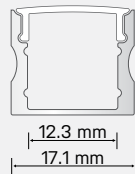

### SURFACE MOUNT

Product Code:	<b>PARALLAX17X8LP2M</b>
SAP Code:	2000995
Type:	Low Profile Diffuser
Beam Angle:	120°
Length:	2m
Fits:	1 FLEXION IP20

Dimensions:

Product Code:	<b>PARALLAX17X15SQ2M</b>
SAP Code:	2000997
Type:	Low Profile Diffuser
Beam Angle:	120°
Length:	2m
Fits:	1 FLEXION IP20 / IP65

Dimensions:

Product Code:	<b>PARALLAX20X20SQ2M</b>
SAP Code:	2000999
Type:	Wide Beam Diffuser
Beam Angle:	180°
Length:	2m
Fits:	1 FLEXION IP20 / IP65

Dimensions:

### RECESSED

Product Code:	<b>PARALLAX23REC2M</b>
SAP Code:	2001001
Type:	Curved Diffuser
Beam Angle:	120°
Length:	2m
Fits:	1 FLEXION IP20

Dimensions:

### CORNER

Product Code:	<b>PARALLAXCNR23RD2M</b>
SAP Code:	2001009
Type:	Round Diffuser
Beam Angle:	120°
Length:	2m
Fits:	1 FLEXION IP20 / IP65

Dimensions:

FIND OUT MORE: