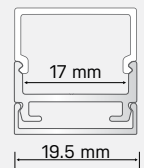

### SURFACE MOUNT

Product Code:	<b>PARALLAX17X8LP2M</b>
SAP Code:	2000995
Type:	Low Profile Diffuser
Beam Angle:	120°
Length:	2m
Fits:	1 FLEXION IP20

Dimensions:

Product Code:	<b>PARALLAX17X15SQ2M</b>
SAP Code:	2000997
Type:	Low Profile Diffuser
Beam Angle:	120°
Length:	2m
Fits:	1 FLEXION IP20 / IP65

Dimensions:

Product Code:	<b>PARALLAX20X20SQ2M</b>
SAP Code:	2000999
Type:	Wide Beam Diffuser
Beam Angle:	180°
Length:	2m
Fits:	1 FLEXION IP20 / IP65

Dimensions:

### RECESSED

Product Code:	<b>PARALLAX23REC2M</b>
SAP Code:	2001001
Type:	Curved Diffuser
Beam Angle:	120°
Length:	2m
Fits:	1 FLEXION IP20

Dimensions:

### CORNER

Product Code:	<b>PARALLAXCNR23RD2M</b>
SAP Code:	2001009
Type:	Round Diffuser
Beam Angle:	120°
Length:	2m
Fits:	1 FLEXION IP20 / IP65

Dimensions:

FIND OUT MORE: