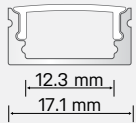

### SURFACE MOUNT

Product Code:	<b>PARALLAX17X8LP2M</b>
SAP Code:	2000995
Type:	Low Profile Diffuser
Beam Angle:	120°
Length:	2m
Fits:	1 FLEXION IP20

Dimensions:

Product Code:	<b>PARALLAX17X15SQ2M</b>
SAP Code:	2000997
Type:	Low Profile Diffuser
Beam Angle:	120°
Length:	2m
Fits:	1 FLEXION IP20 / IP65

Dimensions:

Product Code:	<b>PARALLAX20X20SQ2M</b>
SAP Code:	2000999
Type:	Wide Beam Diffuser
Beam Angle:	180°
Length:	2m
Fits:	1 FLEXION IP20 / IP65

Dimensions:

### RECESSED

Product Code:	<b>PARALLAX23REC2M</b>
SAP Code:	2001001
Type:	Curved Diffuser
Beam Angle:	120°
Length:	2m
Fits:	1 FLEXION IP20

Dimensions:

### CORNER

Product Code:	<b>PARALLAXCNR23RD2M</b>
SAP Code:	2001009
Type:	Round Diffuser
Beam Angle:	120°
Length:	2m
Fits:	1 FLEXION IP20 / IP65

Dimensions:

FIND OUT MORE: