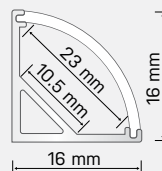

Dimensions:

Product Code:	<b>PARALLAX20X20SQ2M</b>
SAP Code:	2000999
Type:	Wide Beam Diffuser
Beam Angle:	180°
Length:	2m
Fits:	1 FLEXION IP20 / IP65

Dimensions:

### RECESSED

Product Code:	<b>PARALLAX23REC2M</b>
SAP Code:	2001001
Type:	Curved Diffuser
Beam Angle:	120°
Length:	2m
Fits:	1 FLEXION IP20

Dimensions:

### CORNER

Product Code:	<b>PARALLAXCNR23RD2M</b>
SAP Code:	2001009
Type:	Round Diffuser
Beam Angle:	120°
Length:	2m
Fits:	1 FLEXION IP20 / IP65

Dimensions:

FIND OUT MORE: