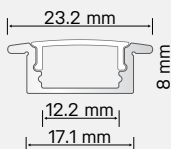

Dimensions:

Product Code:	<b>PARALLAX20X20SQ2M</b>
SAP Code:	2000999
Type:	Wide Beam Diffuser
Beam Angle:	180°
Length:	2m
Fits:	1 FLEXION IP20 / IP65

Dimensions:

### RECESSED

Product Code:	<b>PARALLAX23REC2M</b>
SAP Code:	2001001
Type:	Curved Diffuser
Beam Angle:	120°
Length:	2m
Fits:	1 FLEXION IP20

Dimensions:

### CORNER

Product Code:	<b>PARALLAXCNR23RD2M</b>
SAP Code:	2001009
Type:	Round Diffuser
Beam Angle:	120°
Length:	2m
Fits:	1 FLEXION IP20 / IP65

Dimensions:

FIND OUT MORE: