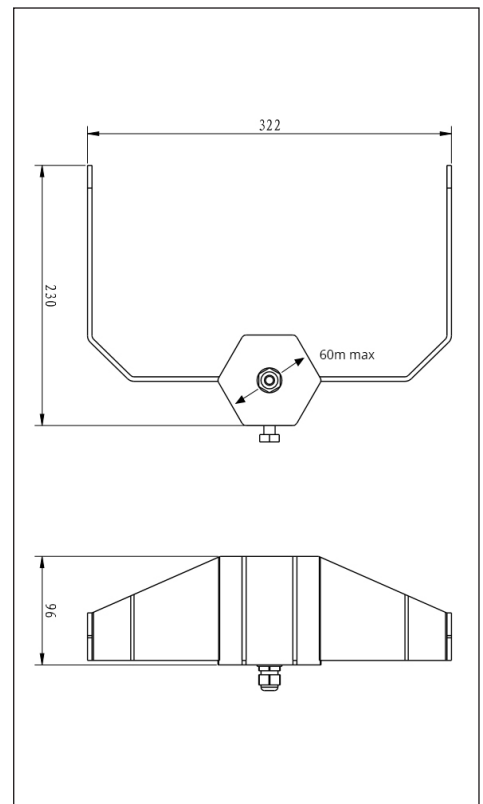

PARX-TENON

PHOTO

DIMENSIONS

QUICK FACTS

Suits	150W/200W/300W
Material	Mild Steel
Colour	Black
Weight	1080g
Finish	Matt Texture
Fixings	Included

PARTS LIST

2 x M10 x30mm GRUB SCREWS

2 x M10 LOCKING NUTS

1 x TENON MOUNT STIRRUP

1 x PG9 CABLE GLAND

Installation: Suitable for 60mm spigot only

Subject to change without notice, errors and omission excepted. Always make sure to use the most recent release.