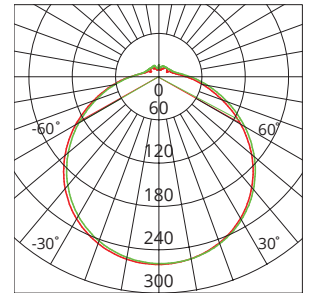

## PHOTOMETRIC DIAGRAM

Unit: cd

- C0/180 120.9deg  
- C90/270 121.6deg

Photometric diagram shown is for 4000K output.