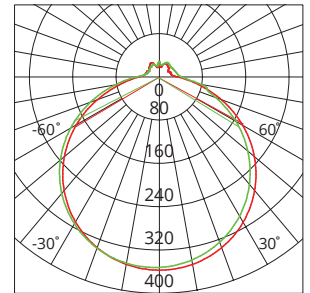

Unit: cd

— C0/180 120.0deg
— C90/270 120.4deg

Photometric diagram shown is for 4000K output.

KEY INFORMATION

Power	10 W 13 W 18 W
Lumen Output	850 / 927 / 900 lm 13W: 1120 / 1236 / 1200 lm 1700 / 1854 / 1800 lm
Mounting Type	Surface Mount
Dimming Type	Non-Dimmable
Body Colour	White
IP Rating	IP54
IK Rating	IK04
Operating Ambient Temp.	-20 to 45°C
Connection Type	PA14 Terminals
Driver	Integral
Warranty	5 yrs

PHOTOMETRIC

Efficacy	89 / 98 / 90 lm/W 90 / 99 / 96 lm/W 97 / 106 / 103 lm/W
CCT	3000 / 4000 / 5700 K
CRI	> 80
SDCM	< 5
UGR	N/A
Beam Angle	120°
Flicker-Free	No
Projected Lifespan	>50,000hrs @ Ta 25°C (L80)