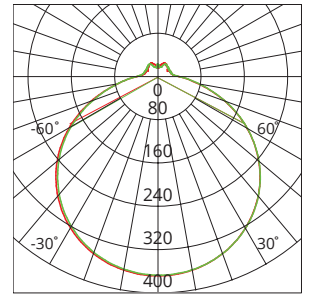

Unit: cd
— C0/180 122.5deg
— C90/270 122.2deg

Photometric diagram shown is for 4000K output.

KEY INFORMATION

Power	9 W 12 W 17 W
Lumen Output	850 / 927 / 900 lm 1120 / 1236 / 1200 lm 1700 / 1854 / 1800 lm
Mounting Type	Surface Mount
Dimming Type	Phase-Cut Dimmable (Trailing Edge, 10-100%)
Body Colour	White
IP Rating	IP54
IK Rating	IK04
Operating Ambient Temp.	-20 to 45°C
Connection Type	PA14 Terminals
Driver	Integral
Warranty	5 yrs

PHOTOMETRIC

Efficacy	94 / 103 / 100 lm/W 93 / 103 / 100 lm/W 100 / 109 / 106 lm/W
CCT	3000 / 4000 / 5700 K
CRI	> 80
SDCM	< 5
UGR	N/A
Beam Angle	120°
Flicker-Free	No
Projected Lifespan	>50,000hrs @ Ta 25°C (L80)