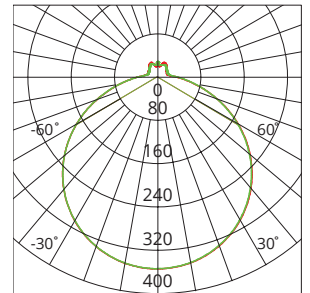

Unit: cd
 - C0/180 117.4deg
 - C90/270 117.3deg

Photometric diagram shown is for 4000K output.

KEY INFORMATION

Power	12 W 15 W 23 W
Lumen Output	1080 / 1185 / 1150 lm 1360 / 1494 / 1450 lm 2125 / 2318 / 2250 lm
Mounting Type	Surface Mount
Dimming Type	Non-Dimmable
Body Colour	White
IP Rating	IP54
IK Rating	IK04
Operating Ambient Temp.	-20 to 45°C
Connection Type	PA14 Terminals
Driver	Integral
Warranty	5 yrs

PHOTOMETRIC

Efficacy	94 / 103 / 100 lm/W 94 / 103 / 100 lm/W 94 / 105 / 100 lm/W
CCT	3000 / 4000 / 5700 K
CRI	> 80
SDCM	< 5
UGR	N/A
Beam Angle	120°
Flicker-Free	No
Projected Lifespan	>50,000hrs @ Ta 25°C (L80)