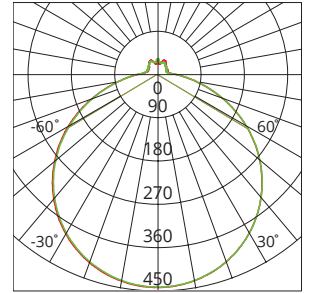

Unit: cd
 - C0/180 117.1deg
 - C90/270 116.9deg

Photometric diagram shown is for 4000K output.

KEY INFORMATION

Power	11 W 14 W 22 W
Lumen Output	1080 / 1185 / 1150 lm 1360 / 1494 / 1450 lm 2125 / 2318 / 2250 lm
Mounting Type	Surface Mount
Dimming Type	Phase-Cut Dimmable (Trailing Edge, 10-100%)
Body Colour	White
IP Rating	IP54
IK Rating	IK04
Operating Ambient Temp.	-20 to 45°C
Connection Type	PA14 Terminals
Driver	Integral
Warranty	5 yrs

PHOTOMETRIC

Efficacy	98 / 108 / 105 lm/W 97 / 107 / 104 lm/W 97 / 105 / 102 lm/W
CCT	3000 / 4000 / 5700 K
CRI	> 80
SDCM	< 5
UGR	N/A
Beam Angle	120°
Flicker-Free	No
Projected Lifespan	>50,000hrs @ Ta 25°C (L80)