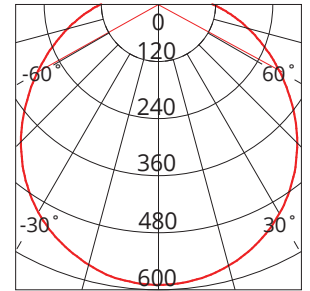

## PHOTOMETRIC DIAGRAM

Unit: cd  
C0/180 120.8deg  
C90/270 120.9deg

Photometric diagram shown is for 4000K output.