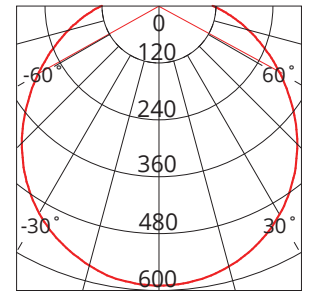

Unit: cd
C0/180 120.8deg
C90/270 120.9deg

Photometric diagram shown is for 4000K output.

KEY INFORMATION

Power	25 W
Lumen Output	2000 / 2220 / 2070 lm
Mounting Type	Surface Mount
Dimming Type	Phase-Cut Dimmable (Trailing Edge, 10-100%)
Body Colour	White
IP Rating	IP54
IK Rating	Not Applicable
Operating Ambient Temp.	0 to 45°C
Connection Type	PA14 Terminals
Driver	Integral
Warranty	5 yrs