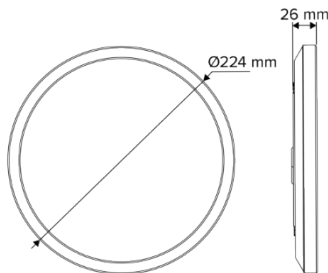

### DIMENSION DIAGRAMS

### PHOTOMETRIC DIAGRAM

Unit: cd  
— C0/180,112.9  
— C90/270,112.4

Photometric diagram shown is for 4000 K output.

### KEY INFORMATION

Power	13 W
Lumen Output	1196 / 1290 / 1271 lm
Mounting Type	Surface Mount
Dimming Type	Phase-Cut Dimmable (Trailing Edge, 10-100%)
Body Colour	Black
IP Rating	IP54
IK Rating	Not Applicable
Operating Ambient Temp.	-20 to 45°C
Connection Type	PA10 Terminals
Driver	Integral
Warranty	5 yrs

### OTHERS

Body Material	Polypropylene
Diffuser Material	PMMA
Rebate Scheme Approvals	
Weight	0.47 kg
Dimensions	Ø 224 x 26 mm