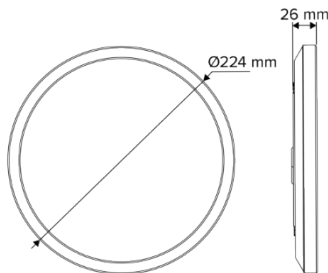

### DIMENSION DIAGRAMS

### PHOTOMETRIC DIAGRAM

Unit: cd  
 - C0/180,112.9  
 - C90/270,112.4

Photometric diagram shown is for 4000 K output.

### KEY INFORMATION

Power	13 W
Lumen Output	1196 / 1290 / 1271 lm
Mounting Type	Surface Mount
Dimming Type	Phase-Cut Dimmable (Trailing Edge, 10-100%)
Body Colour	White
IP Rating	IP54
IK Rating	Not Applicable
Operating Ambient Temp.	-20 to 45°C
Connection Type	PA10 Terminals
Driver	Integral
Warranty	5 yrs

### OTHERS

Body Material	Polypropylene
Diffuser Material	PMMA
Rebate Scheme Approvals	
Weight	0.47 kg
Dimensions	Ø 224 x 26 mm