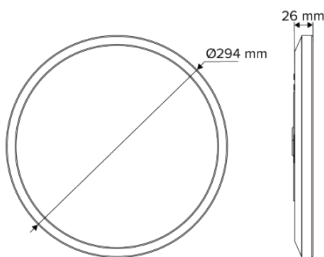

PURO SLIM

PUROSL17W-300RBK
SAP CODE: 2002535

Minimalist design, maximum impact

The PURO SLIM is a sleek, IP54-rated LED ceiling light designed for optimal performance in general lighting applications. Its slim 26mm profile and even light distribution create a modern, minimalist aesthetic. With adjustable colour temperature, three size variations and available in black and white finishes, the PURO SLIM adapts seamlessly to diverse residential settings.

PHOTOMETRIC DIAGRAM

Unit: cd
— C0/180,113.1
— C90/270,112.7

Photometric diagram shown is for 4000 K output.

KEY INFORMATION

Power	17 W
Lumen Output	1490 / 1625 / 1603 lm
Mounting Type	Surface Mount
Dimming Type	Phase-Cut Dimmable (Trailing Edge, 10-100%)
Body Colour	Black
IP Rating	IP54
IK Rating	Not Applicable
Operating Ambient Temp.	-20 to 45°C
Connection Type	PA10 Terminals
Driver	Integral
Warranty	5 yrs

OTHERS

Body Material	Polypropylene
Diffuser Material	PMMA
Rebate Scheme Approvals	
Weight	0.6 kg
Dimensions	Ø 294 x 26 mm