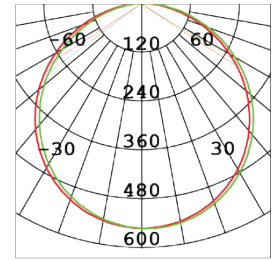

PHOTOMETRIC DIAGRAM

Unit: cd
— C0/180,113.1
— C90/270,112.7

Photometric diagram shown is for 4000 K output.

KEY INFORMATION

Power	17 W
Lumen Output	1490 / 1625 / 1603 lm
Mounting Type	Surface Mount
Dimming Type	Phase-Cut Dimmable (Trailing Edge, 10-100%)
Body Colour	Black
IP Rating	IP54
IK Rating	Not Applicable
Operating Ambient Temp.	-20 to 45°C
Connection Type	PA10 Terminals
Driver	Integral
Warranty	5 yrs