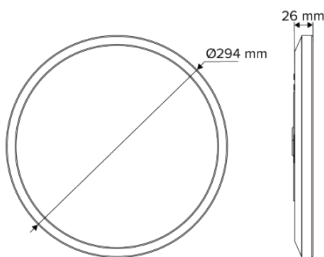

### DIMENSION DIAGRAMS

### PHOTOMETRIC DIAGRAM

Unit: cd  
— C0/180,113.1  
— C90/270,112.7

Photometric diagram shown is for 4000 K output.

### KEY INFORMATION

Power	17 W
Lumen Output	1490 / 1625 / 1603 lm
Mounting Type	Surface Mount
Dimming Type	Phase-Cut Dimmable (Trailing Edge, 10-100%)
Body Colour	White
IP Rating	IP54
IK Rating	Not Applicable
Operating Ambient Temp.	-20 to 45°C
Connection Type	PA10 Terminals
Driver	Integral
Warranty	5 yrs

### OTHERS

Body Material	Polypropylene
Diffuser Material	PMMA
Rebate Scheme Approvals	
Weight	0.6 kg
Dimensions	Ø 294 x 26 mm