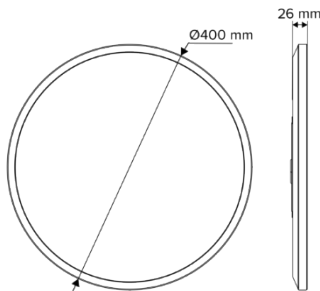

PURO SLIM

PUROSL24W-400RBK
SAP CODE: 2002537

Minimalist design, maximum impact

The PURO SLIM is a sleek, IP54-rated LED ceiling light designed for optimal performance in general lighting applications. Its slim 26mm profile and even light distribution create a modern, minimalist aesthetic. With adjustable colour temperature, three size variations and available in black and white finishes, the PURO SLIM adapts seamlessly to diverse residential settings.

PHOTOMETRIC DIAGRAM

Unit: cd
 - C0/180,113.2
 - C90/270,112.7

Photometric diagram shown is for 4000 K output.

KEY INFORMATION

Power	24 W
Lumen Output	2363 / 2607 / 2528 lm
Mounting Type	Surface Mount
Dimming Type	Phase-Cut Dimmable (Trailing Edge, 10-100%)
Body Colour	Black
IP Rating	IP54
IK Rating	Not Applicable
Operating Ambient Temp.	-20 to 45°C
Connection Type	PA10 Terminals
Driver	Integral
Warranty	5 yrs

Input Voltage	220-240Vac, 50/60Hz
Power Factor	> 0.9
Electrical Classification	Class II
Surge Protection	Overload / Short Circuit

OTHERS

Body Material	Polypropylene
Diffuser Material	PMMA
Rebate Scheme Approvals	
Weight	1 kg
Dimensions	Ø 400 x 26 mm