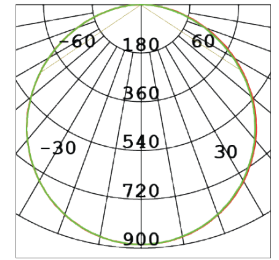

PHOTOMETRIC DIAGRAM

Unit: cd
 - C0/180,113.2
 - C90/270,112.7

Photometric diagram shown is for 4000 K output.

KEY INFORMATION

Power	24 W
Lumen Output	2363 / 2607 / 2528 lm
Mounting Type	Surface Mount
Dimming Type	Phase-Cut Dimmable (Trailing Edge, 10-100%)
Body Colour	Black
IP Rating	IP54
IK Rating	Not Applicable
Operating Ambient Temp.	-20 to 45°C
Connection Type	PA10 Terminals
Driver	Integral
Warranty	5 yrs