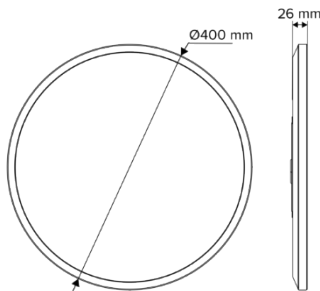

### DIMENSION DIAGRAMS

### PHOTOMETRIC DIAGRAM

Unit: cd  
 - C0/180,113.2  
 - C90/270,112.7

Photometric diagram shown is for 4000 K output.

### KEY INFORMATION

Power	24 W
Lumen Output	2363 / 2607 / 2528 lm
Mounting Type	Surface Mount
Dimming Type	Phase-Cut Dimmable (Trailing Edge, 10-100%)
Body Colour	White
IP Rating	IP54
IK Rating	Not Applicable
Operating Ambient Temp.	-20 to 45°C
Connection Type	PA10 Terminals
Driver	Integral
Warranty	5 yrs

### OTHERS

Body Material	Polypropylene
Diffuser Material	PMMA
Rebate Scheme Approvals	
Weight	1 kg
Dimensions	Ø 400 x 26 mm